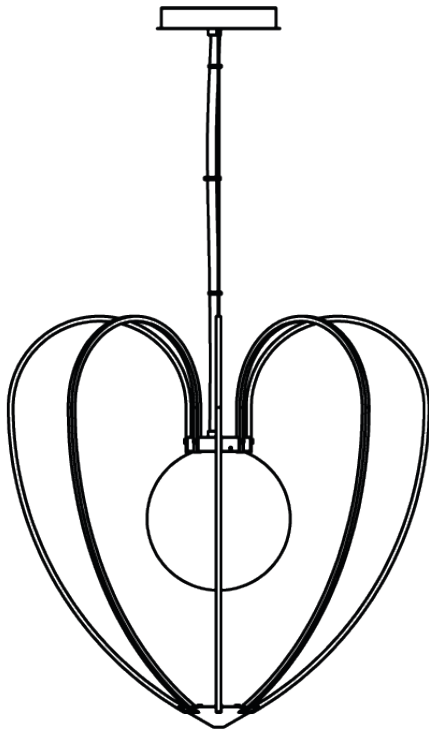

Product data sheet

Date: December 18th 2021

QUASAR
H O L L A N D

ABOUT **KENGI BLACK**

SUSPENSION by Sybille van Gammeren

Inspired by the Physalis Alkekengi plant, with a touch of Art Deco. Organic in look and feel, but strong in detailed construction. The cotton cable reaches for the ceiling, threaded like a branch, reaching for the sun. The finish of each structure is paired with its own coloured cable. The thickness of the cable increases with the size of the fixture. Every Kengi is unique, featuring its own mouth-blown glass ball.

H

DIMENSIONS

Ø 103 cm 40.6 inch
 H 100 cm 39.4 inch

CANOPY

Ø 30 cm 11.8 inch
 H 5 cm 2 inch

CABLELENGTH

Up to 200 cm 78 inch

LIGHTSOURCE

1 x E27 led (not included)

INCLUDED

No

FINISH

- Green ●
- White ○
- Brown ●

TYPE,NR

Ø

TYPE	suspension
STANDARD	Standard colour of the ø18mm cable for the Kengi Black 100 is red.
OPTIONAL	Cable colour black instead of anthracite. Extra cable length per meter.
TRANSFORMER/DRIVER	n/a
DIMMING	depending bulb used
CLASSIFICATION	UL no IP20 yes
ENERGY LABEL	n/a
YEAR OF DESIGN	2019